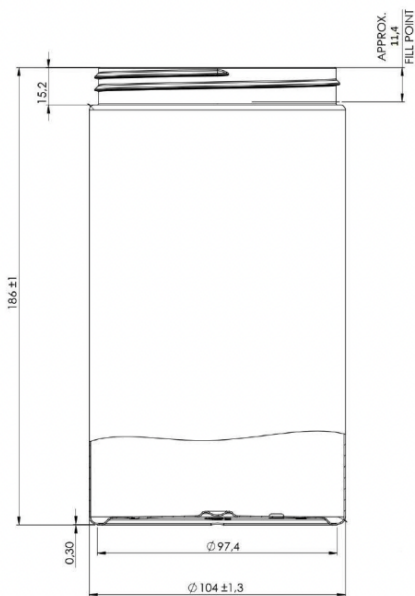

1400ml Cylindrical Jar

General info

Item no. (SKU):	LS1163442107
Family / Range:	Cylindrical Jars
Capacity:	1400ml
Neck:	100/400
Weight:	68
Shape:	Round
Material:	PET
Colour:	
Print Areas:	
Country of Origin:	Lithuania

Packaging Info

Packed in Boxes

Box Dimensions (mm):	594 x 394 x 448
Quantity per box (pcs):	
Boxes per pallet (pcs):	20
Quantity per pallet (pcs):	
Net weight (kg):	
Gross weight (kg):	
Pallet height (mm):	2400

Packed in PE bags on trays (Half pallet)

Tray dimensions (mm):	1200 x 800 x 50
Quantity per tray (pcs):	84
Quantity per PE bag (pcs):	42
PE bags per tray (pcs):	2
Trays per pallet (pcs):	5
Quantity per pallet (pcs):	420
Net weight (kg):	29
Gross weight (kg):	42
Pallet height (mm):	1200